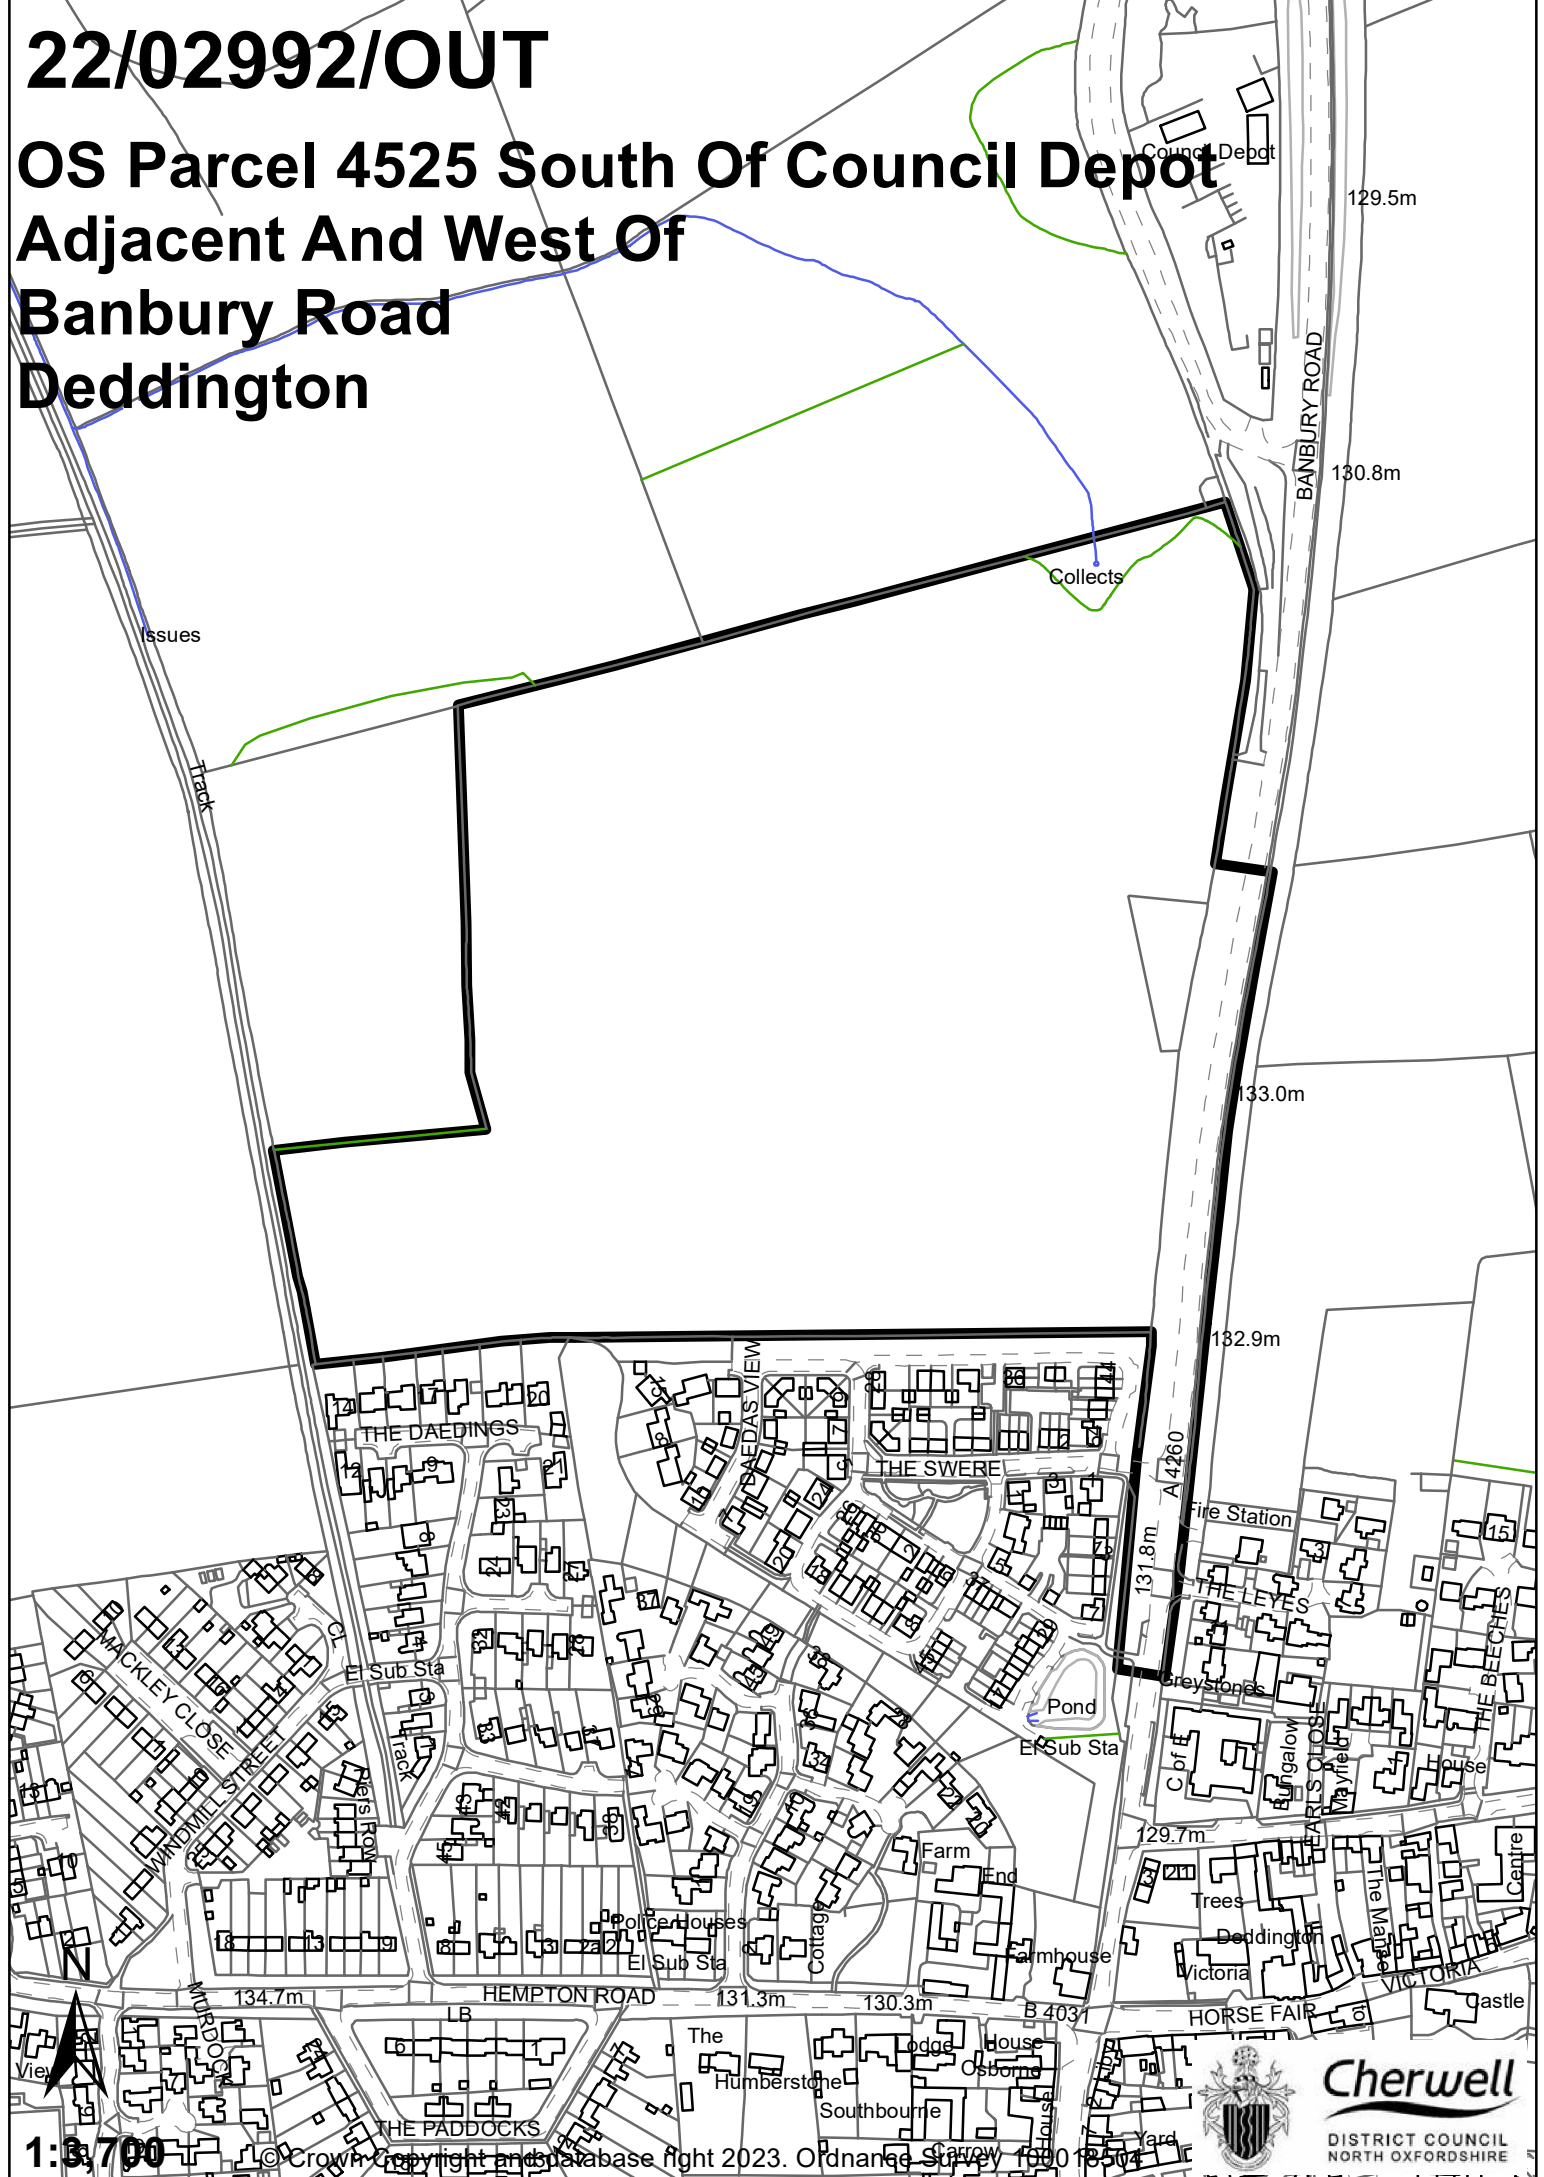

22/02992/OUT

OS Parcel 4525 South Of Council Depot Adjacent And West Of Banbury Road Deddington

1:3,700

© Crown Copyright and database right 2023. Ordnance Survey 1000 18504

Cherwell
DISTRICT COUNCIL
NORTH OXFORDSHIRE